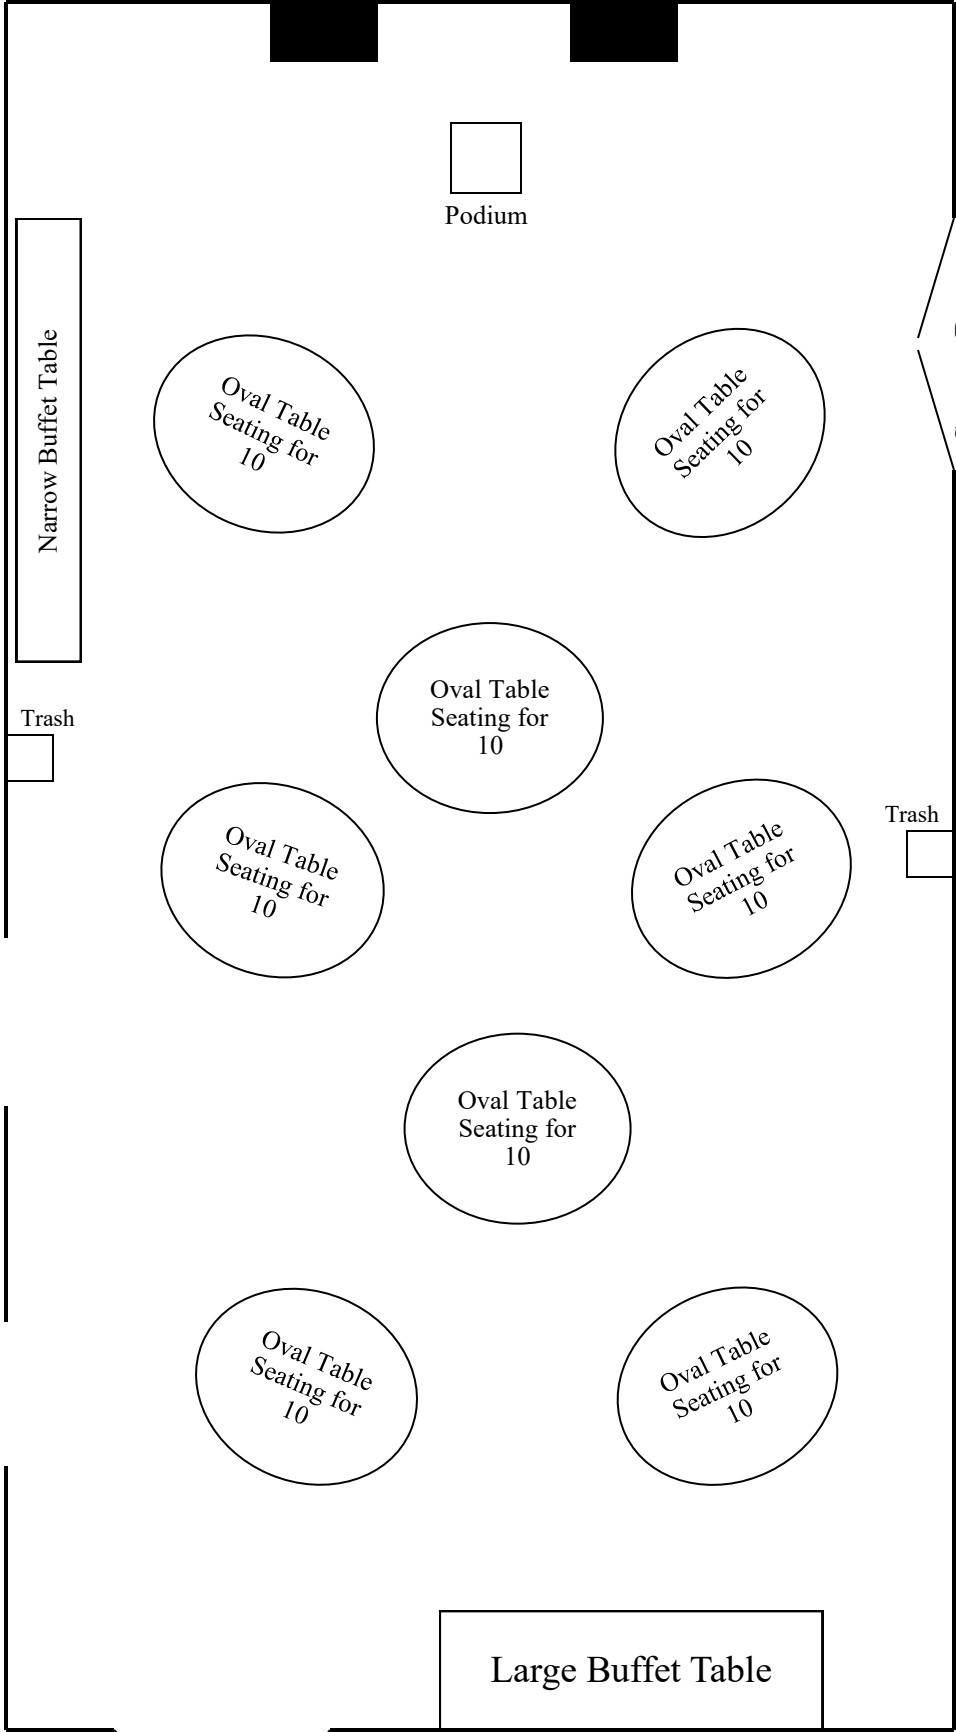

W

Display Case

Display Case

Podium

Narrow Buffet Table

Oval Table Seating for 10

Oval Table Seating for 10

Oval Table Seating for 10

Oval Table Seating for 10

Oval Table Seating for 10

Oval Table Seating for 10

Oval Table Seating for 10

Oval Table Seating for 10

Large Buffet Table

Trash

Trash

Storage Room

N

S

Bathroom, Kitchen & North Staircase

Elevator & Roof Access

Foyer & East Staircase

E

Bobo Room
Large Banquet Setup Diagram

Bathroom,
Kitchen & North
Staircase

Elevator &
Roof Access

Trash

Large Buffet Table

Foyer & East Staircase

E

S

Bobo Room
Sm. Banquet Setup Diagram